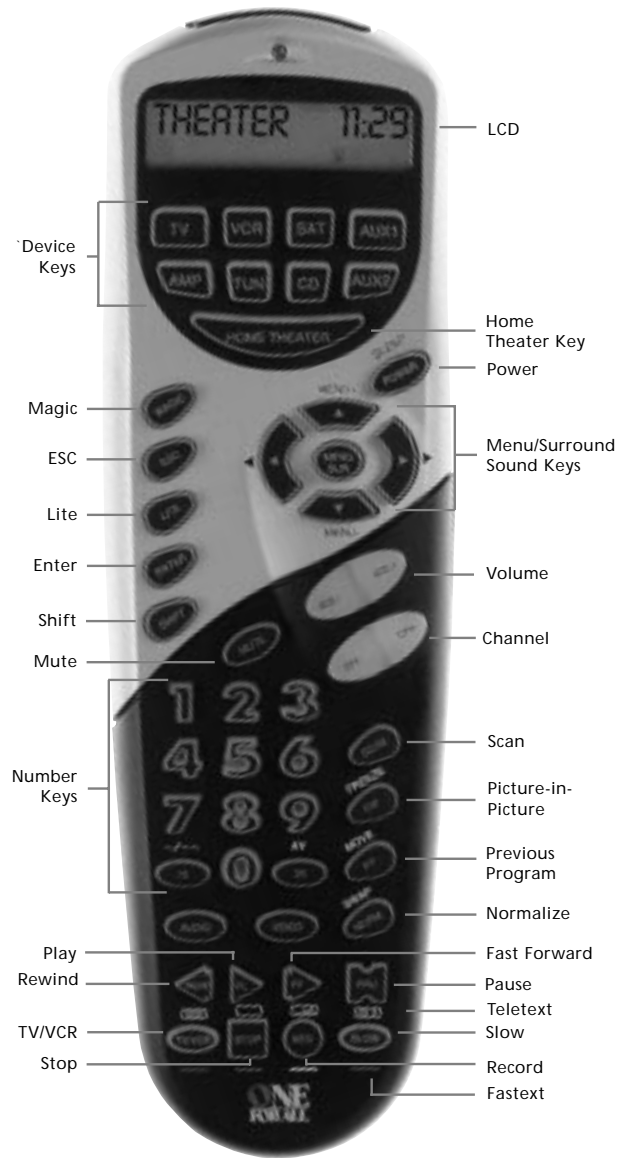

Basic Features