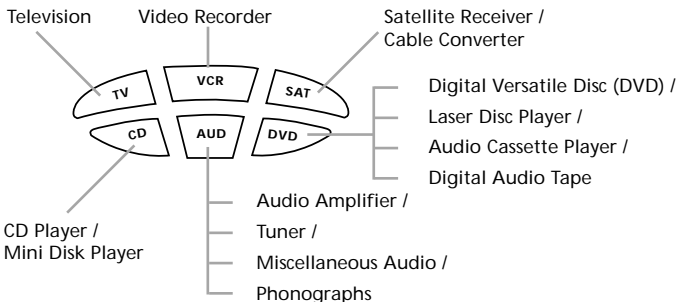

Important notes:

- Some codes are quite similar. If your device does not respond or is not functioning properly with one of the codes, try another code listed under your brand.
- If your device's original remote control does not have a POWER key, press PLAY instead of POWER when setting up your device.
- Remember to press the correct device key before operating your device. Only one device (CD, amplifier, cassette, etc.) can be assigned to a device key. If your original remote operates more than one device (for example, a receiver, CD player and cassette player in one remote), you need to set up each device separately.

Devices can be found under the following keys:

To set up a second TV, VCR, SAT, CD, AUD or DVD see page 8.