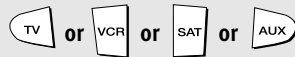

Quick Set-Up

The instructions below and on the next page can be used to quickly install your new ONE FOR ALL.

You can use the Quick Set-Up below with the codes listed on pages 11-21. If this doesn't work, try the Quick Search on the next page. The Quick Search can also be used even if your brand is not listed at all.

1. Press device key:

2. Press and hold until the red light blinks twice. Then release.

3. Enter (4-digit code). See pages 11-21. The red light will blink twice.

4. Aim remote at your device and press (or PLAY).

NOTES:

- Make sure your device is switched on.
- The instructions above are a "Quick" set-up guide. For further explanation, please refer to the pages within.
- Make sure you write your Set-Up codes in the boxes provided inside the battery compartment for easy future reference.