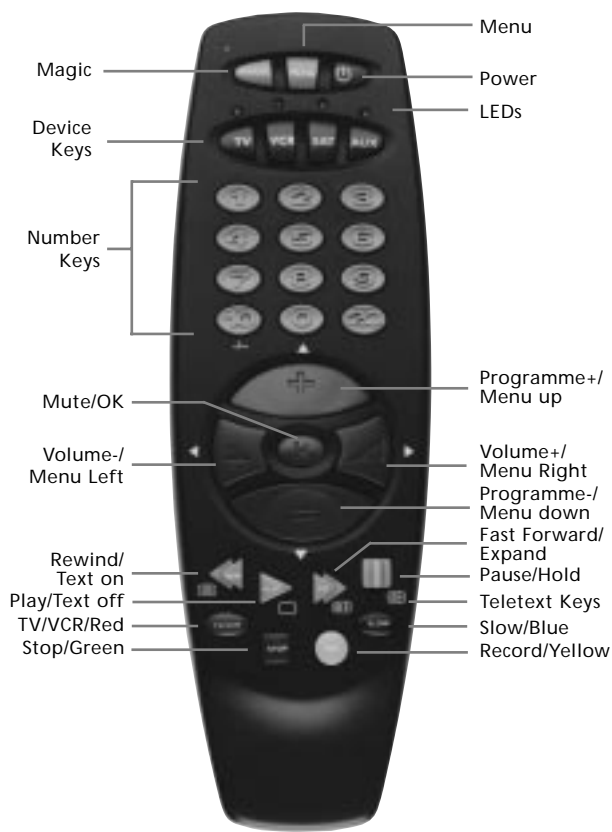

About Your ONE FOR ALL 4

Your ONE FOR ALL 4 Package contains:

Your ONE FOR ALL 4 Remote
Your ONE FOR ALL 4 Manual

Your manual is divided into two parts: set-up instructions and device codes. **You may need this guide again in the future, so please be sure to keep it.**

Your ONE FOR ALL 4 needs 2 new "AA/LR03" batteries.

Your ONE FOR ALL 4 can operate four devices: a Television, a Video Recorder, a Satellite Receiver and a second Television, Video or Satellite Receiver. Your ONE FOR ALL 4 can also operate Cable Converters.

1. Press device key:

2. Press and hold until the red light blinks twice. Then release.

3. Enter (4-digit code). See pages 11-21. The red light will blink twice.

4. Aim remote at your device and press (or PLAY).

Installation

Direct Set-Up Setting Up Your Devices

To set up the ONE FOR ALL 4 for your TV, VCR, Satellite and Cable Box, follow the instructions below.

To set up your TV:

-  Find your Television code in the Set-Up Code section (starting on page 11). Codes are listed by brand name. The most popular code is listed first. **Make sure your Television is switched on.**
-  Press and release your ONE FOR ALL 4's **TV** key, **then press and hold down the MAGIC key** until the red light blinks twice (the light will blink once then twice).
-  Enter your **four-digit TV code** using the number keys. The red light will blink twice.
-  Now, aim the ONE FOR ALL 4 at your Television and press **POWER**. If your Television switches off, your ONE FOR ALL 4 should be ready to run your Television.
- Turn your device back on and try all the remote's functions to ensure they are working properly. If the functions do not work properly, repeat steps 1-5 using another code listed under your brand.