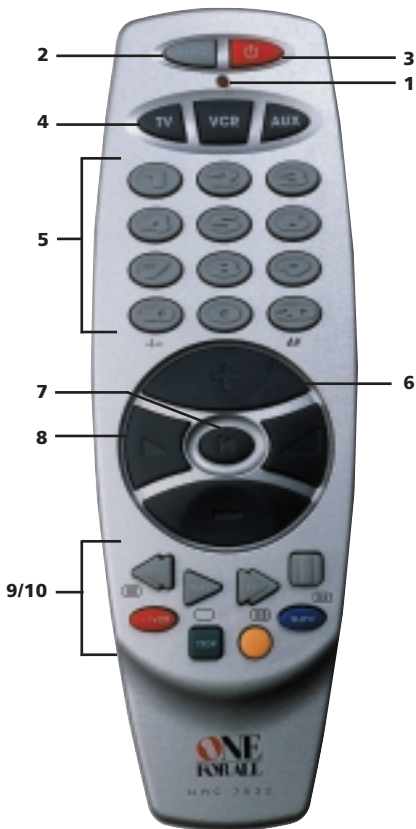

I

NL

PICTURE OF ONE FOR ALL 3 REMOTE	3
INSTALLING THE BATTERIES	4
THE KEYPAD	4
INSTALLATION	
Setting up your devices	6
The Search Method	7
USING THE AUX KEY	8
CHANGING A DEVICE KEY	8
QUICK CODE REFERENCE	8
ADVANCED FEATURES	
Colour and Brightness	9
Volume Punch-Through	9
Auto Scan	9
Device Sleptimer	10
The ONE FOR ALL Sleptimer	10
TROUBLE-SHOOTING	
Helpful Hints	11
Customer Service	12
SET-UP CODES	
Televisions	73
Video Recorders	78

About Your ONE FOR ALL 3

Your ONE FOR ALL 3 Package contains:

- Your ONE FOR ALL 3 Remote
- Your ONE FOR ALL 3 Manual

Your manual is divided into two parts: set-up instructions and device codes. **You may need this guide again in the future, so please be sure to keep it.**

Your ONE FOR ALL 3 needs 2 new "AA/LR6" alkaline batteries.

Your ONE FOR ALL 3 can operate three devices: a Television, a Video Recorder and a second Television or Video Recorder.

Installing the Batteries