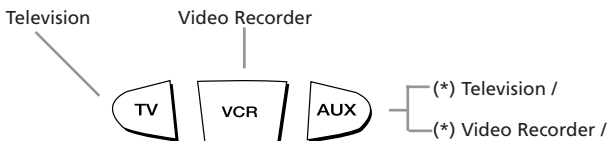

Important notes:

- Some codes are quite similar. If your device does not respond or is not functioning properly with one of the codes, try another code listed under your brand.
- If your VCR's original remote control does not have a POWER key, press PLAY instead of POWER during step 5, when setting up your device.
- Remember to press the correct device key before operating your device. Only one device can be assigned to a device key. If your original remote operates more than one device, you need to set up each device separately.

Devices can be found under the following keys:

To set up a second TV or VCR (see page 8).

(*) To use the AUX key (see page 8).