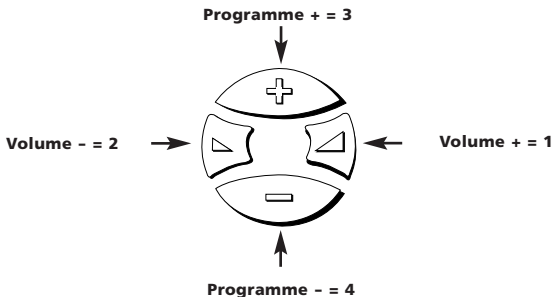

Important notes:

- To set up your Video Recorder, Satellite Receiver or Cable Converter, follow the same instructions above, only press the VCR or SAT key during step 2.
- Some codes are quite similar. If your device does not respond or is not functioning properly with one of the codes, follow steps 1-6 with each code listed for your brand.
- If none of the codes listed for your brand operate your device, follow the Search Method described in the next section. The Search Method can be used even if your brand is not listed at all.
- Remember, to control your device after you have programmed it with the ZAPPER, you must press the device key first (TV, VCR or SAT).

TV Code

--	--	--	--	--

VCR Code

--	--	--	--	--

SAT/Cable Code

--	--	--	--	--

(Example: To enter the Sony TV code 24432, you would press Volume(-), Programme(-), Programme(-), Programme(+), Volume(-).

If your device does not respond to the ZAPPER after you have tried all the codes listed for your brand, try the Search Method.

Make sure you write your correct 5 digit codes in the boxes provided inside the battery compartment and on this page.

Search Method

If your Television, VCR, Satellite or Cable Converter does not respond to the ZAPPER after trying all the codes listed for your brand, try searching for your code. The Searching Method allows you to find the code of your device by scanning through all the codes contained in the memory of the ONE FOR ALL remote control. To search for your TV code:

- 1** Make sure that your Television is switched on (not in standby).
-  **2** Press the **TV** key on the ZAPPER.
-  **3** **Press and hold down MAGIC** until the red light blinks twice (it will blink once then twice).
- 