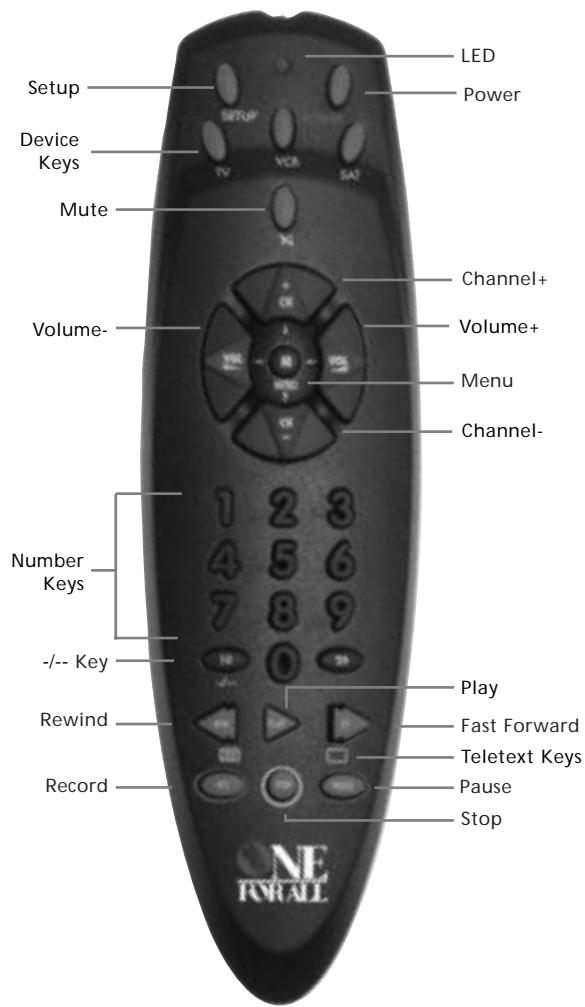

About Your SUPER EASY

Your SUPER EASY Package contains:

Your SUPER EASY Remote
Your SUPER EASY Manual

Your manual is divided into two parts: set-up instructions and device codes. You will need your manual to set up your new SUPER EASY so please be sure to keep it.

Your SUPER EASY needs four new AAA/LR03 alkaline batteries.

Your SUPER EASY can operate three devices:
a Television, a Video Recorder, and a Satellite Receiver.
Or if you want, a second Television, Video or Satellite Receiver. Your SUPER EASY can also operate Cable Converters.

Setup

About Your SUPER EASY

The Keypad

Key	Function
LED	<p>LED The LED (Light Emitting Diode) flashes red to show the remote is working.</p>
 POWER	<p>Power The Power key controls the same function as on your original remote.</p>
 TV VCR SAT	<p>Device Keys The TV, VCR and SAT keys select the home entertainment device to be controlled. For example pressing the TV key allows the remote to control the functions of your Television, after pressing VCR you can operate your Video Cassette Recorder and the SAT key operates your Satellite Receiver or Cable Converter.</p>
	<p>Volume, Programme The Volume and Programme keys control the two most frequently used functions of your Television and Satellite Receiver. They operate just as those on your original remote. These keys are also used to operate the menu feature of your device. See page 13 for more details.</p>
	<p>Mute The Mute key operates the same function it did on your original remote.</p>
 SETUP	<p>SETUP Key The SETUP key is used to set up your SUPER EASY and to access special functions.</p>
	<p>Number Keys The Number keys (0-9, 10, 20) provide functions just like your original remote, such as direct access programme selection. If your original remote uses one/two digit input switching (-/-- symbol), this function can be obtained by pressing the -/-- key, which is the same as the 10 key.</p>