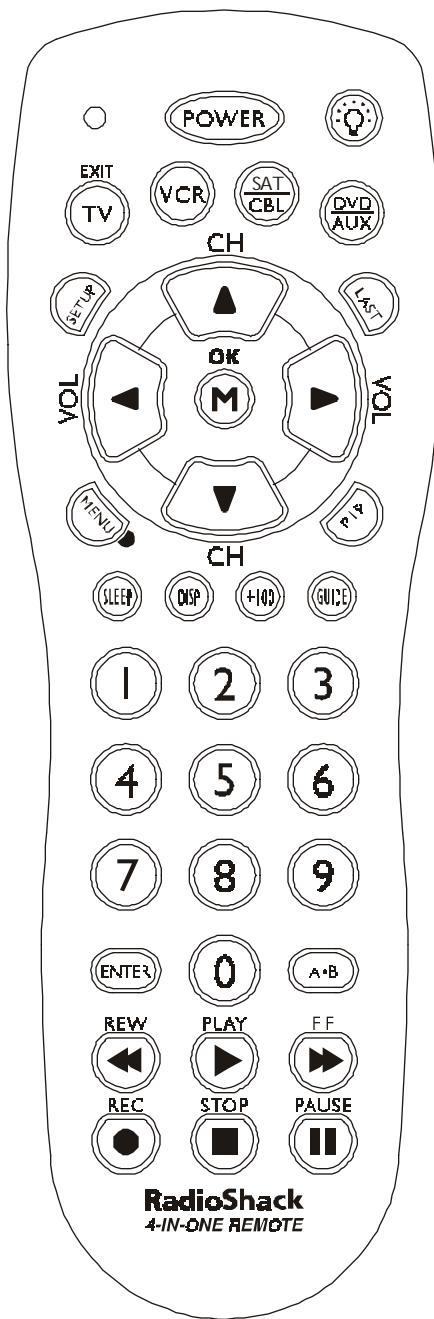

### Introduction

Thank you for buying a RadioShack Remote Control. You can use your remote to replace a broken or lost remote or combine the functions of two or more remotes.

This remote control operates the common features of most (but not all) models and brands of IR (Infrared) controlled video equipment. This remote may support functions that are not available on your device. Some functions of your particular device (such as menu functions) may not be controlled by this remote. In such cases, use the original remote control for your device.

### TV/VCR Punch-Through

VCR Punch-through is only available in TV mode and any mode programmed for Cable, the 6 VCR keys (Play, Pause, Stop, Record, FF and Rewind) will punch-through to the device programmed under VCR (in TV mode), or any mode programmed for Cable.

### Button functions

The remote powers on in TV mode.

- A-B** Operates as TV/Video, TV/VCR, etc., depending on mode.
- PIP** Operates your television's Picture-in-Picture feature if available.
- Disp** Displays device on-screen status information.
- Enter** Used to enter channel numbers for some devices.
- Backlight** Lights up the buttons on the remote when pressed.
- Menu** Puts the remote in Menu mode and displays the menu on the TV. The indicator light blinks continuously to indicate the remote is in Menu mode, VOL UP/DOWN keys operate as cursor right/left, CH+/- keys operate as cursor up/down, and Mute operates as OK. Press any mode key to exit Menu.
- Guide** Displays on-screen Satellite Channel Guide. To use the cursor keys in Guide screens, activate Menu Mode (above) then press **Guide**. The same keys are now available for Guide as described above for Menu Mode.
- Last** Goes to last channel viewed.
- 100+** Press first, then enter the number for channels higher than 100.