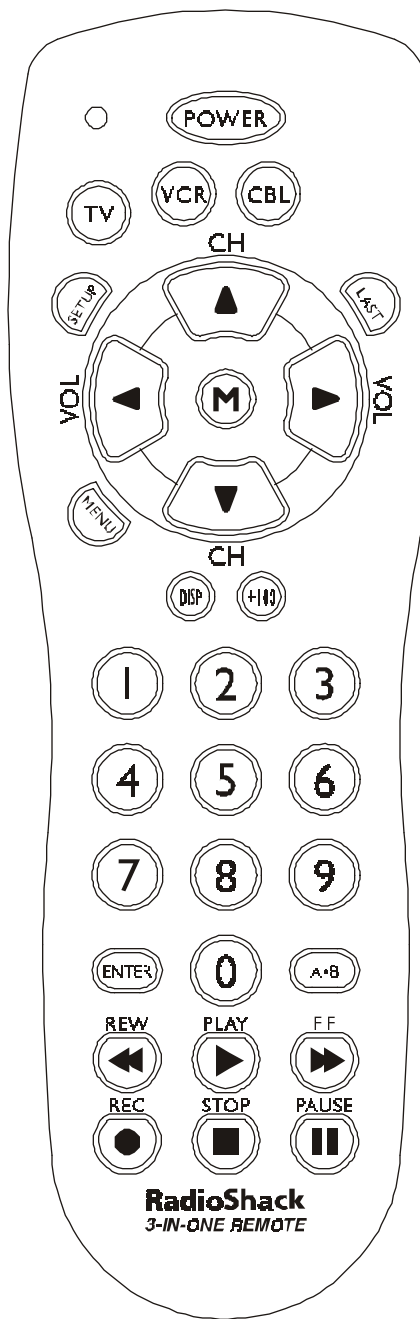

RadioShack

Introduction

Thank you for buying a RadioShack Remote Control. You can use your remote to replace a broken or lost remote or combine the functions of two or more remotes.

This remote control operates the common features of most (but not all) models and brands of IR (Infrared) controlled video equipment. This remote may support functions that are not available on your device. Some functions of your particular device (such as menu functions) may not be controlled by this remote. In such cases, use the original remote control for your device.

Please use this manual to become familiar with your remote, then install batteries and set up your remote for your particular device and brand.

Battery Installation

- 1. Push down on the tab on the back of the remote and lift off the cover.
2. Match the batteries to the + and - marks inside the battery case, then insert 2 AAA alkaline batteries.
3. Replace the cover.

TV Volume/Mute Punch-Through

The TV Volume/Mute punch-through feature lets you control the Volume and Mute function of your TV in any mode programmed to be a VCR or Cable device without changing to TV mode.

TV/VCR Punch-Through

When the remote is in TV mode or any mode programmed for Cable, the 6 VCR keys (Play, Pause, Stop, Record, FF and Rewind) will punch-through to the device programmed under VCR (in TV mode), or any mode programmed for Cable.